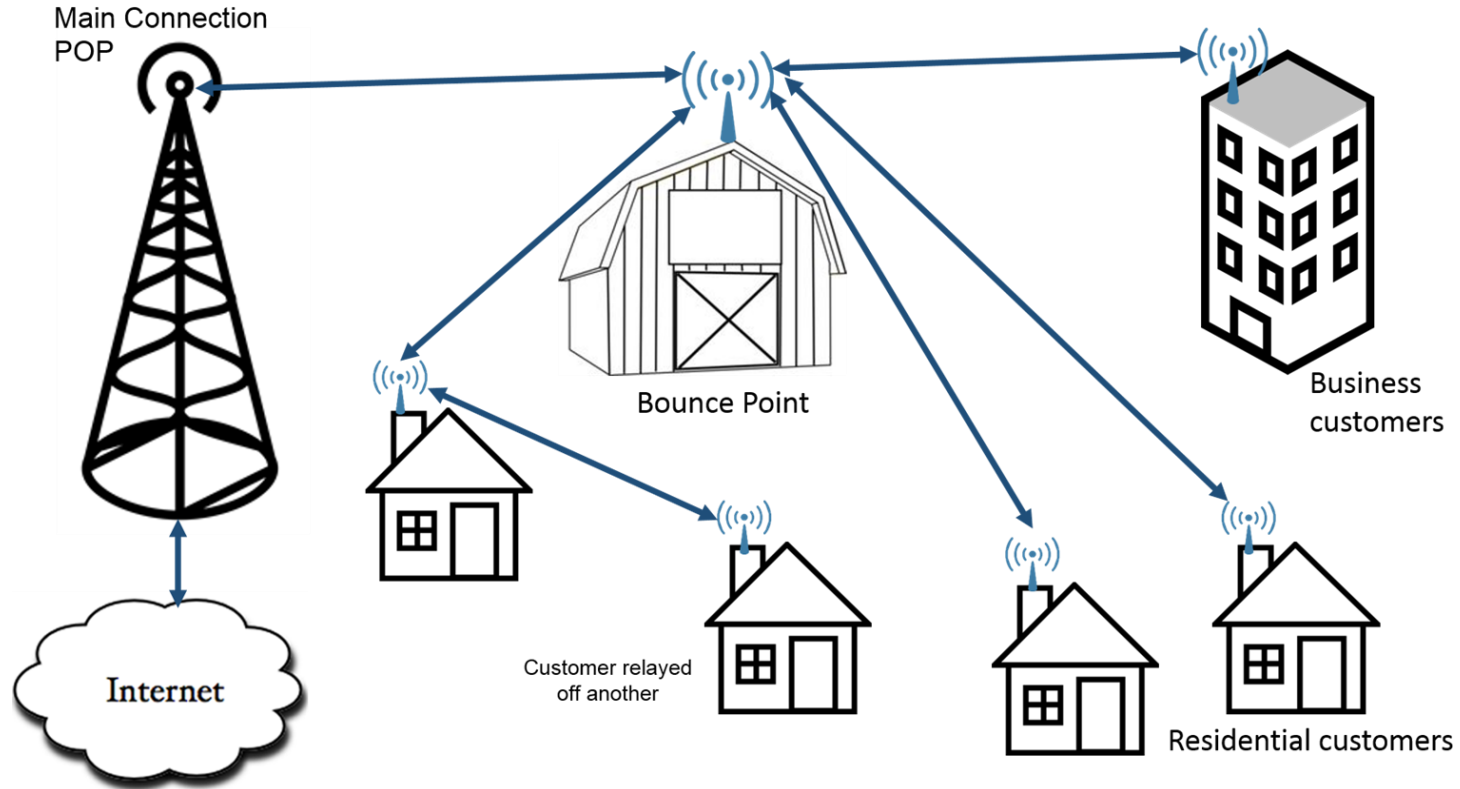

| HOME 10                     | POPULAR HOME 30             | HOME 50                     |
|-----------------------------|-----------------------------|-----------------------------|
| £ 29.99 Monthly             | £ 39.99 Monthly             | £ 59.99 Monthly             |
| 10Mb /sec Up & Down         | 30Mb /sec Up & Down         | 50Mb /sec Up & Down         |
| £180 Install                | £180 Install                | £180 Install                |
| 200GB /mth fair usage       | 500GB /mth fair usage       | 1000GB /mth fair usage      |
| 24 month contract           | 24 month contract           | 24 month contract           |
| Dynamic IP                  | Dynamic IP                  | Dynamic IP                  |
| Standard Care               | Standard Care               | Standard Care               |
| Home prices Include VAT@20% | Home prices Include VAT@20% | Home prices Include VAT@20% |
| <a href="#">Sign Up</a>     | <a href="#">Sign Up</a>     | <a href="#">Sign Up</a>     |

## How It Works