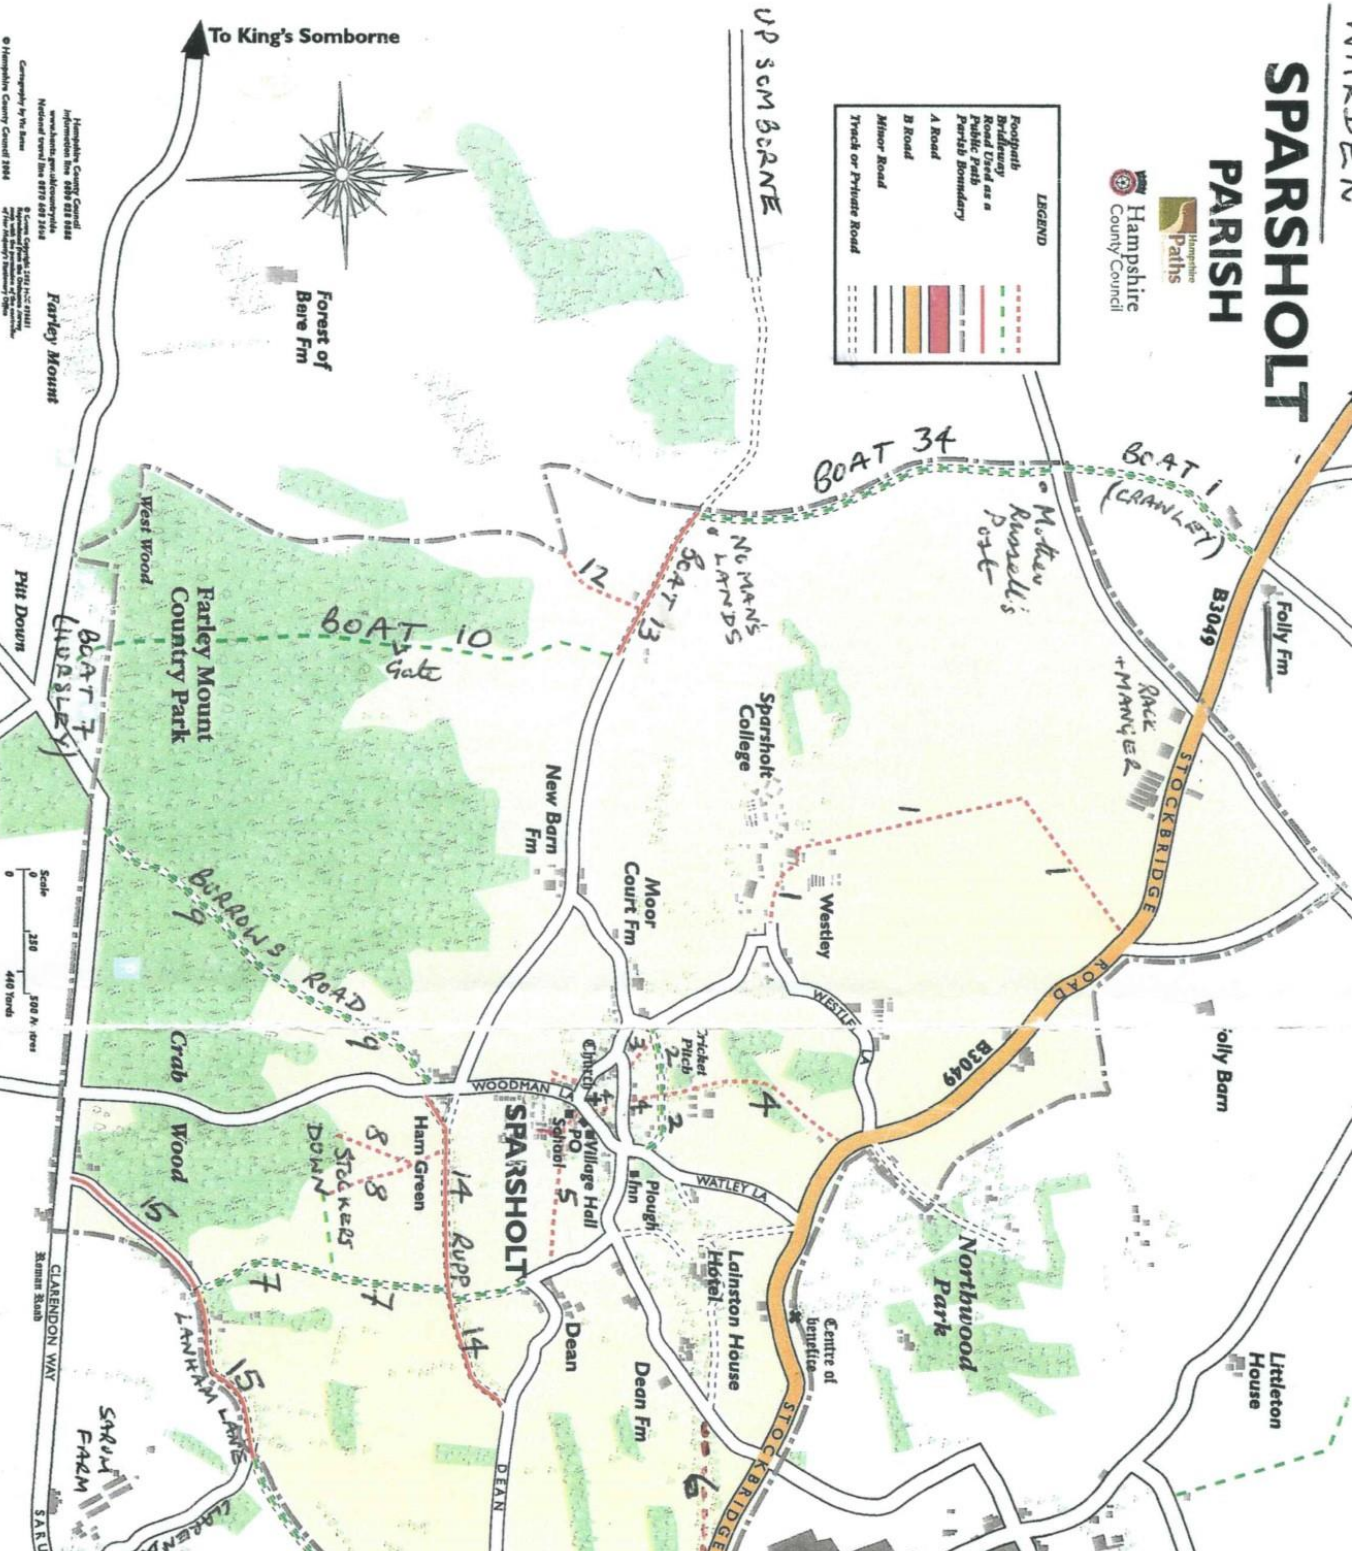

SPARSHOLT PARISH

Hampshire
County Council

LEGEND

- Footpaths
- Bridleways
- Roads used as a public path
- Parish Boundary
- A Road
- B Road
- Minor Road
- Trench or Private Road

To King's Somborne

Forest of
Bare Fm

CLARENDON WAY
SARUM ROAD